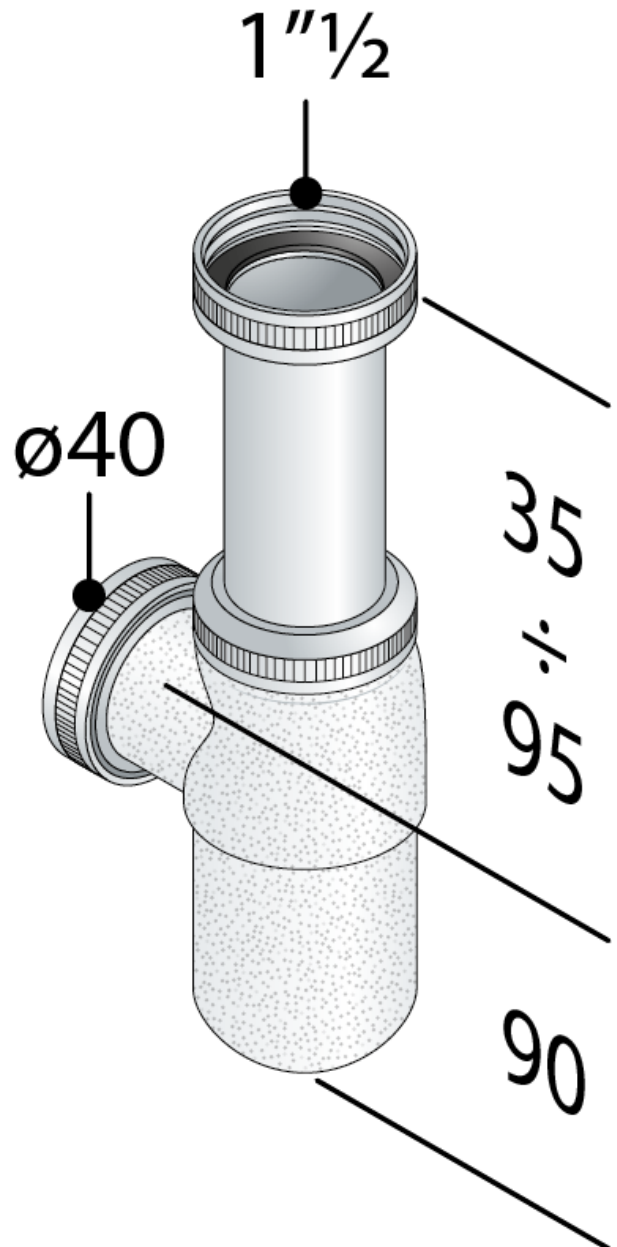

19.200.6.1

Raw nickel plated brass bottle trap for single sink

DESCRIZIONE DEL PRODOTTO

1. inlet H. 75 × 1"½
2. outlet ø40
3. without wall pipe
4. without flange

Measure 1"½ × ø40

Water seal 50

Water volume 58

Certifications Product in conformity with European standards EN274