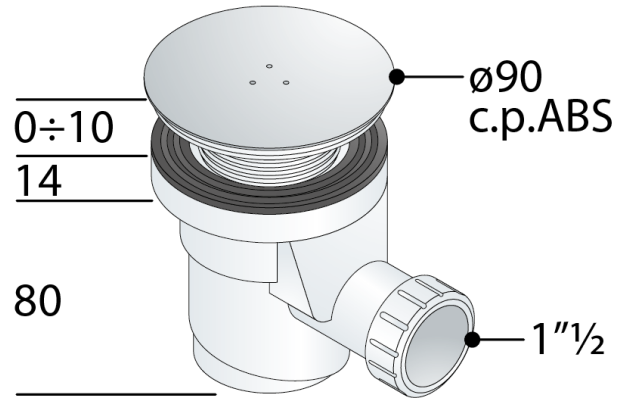

245.096.6

ABS trapped waste for $\varnothing 60$ holed tray

DESCRIZIONE DEL PRODOTTO

1. s/steel coated ABS grid $\varnothing 90$
2. ABS flange $\varnothing 80$
3. outlet 1"½
4. room under shower tray 80

Measure $\varnothing 90 \times 1''\frac{1}{2}$

Water seal 50

Water volume 29

Certifications Product in conformity with European standards EN274

Name Atria

PHOTO GALLERY