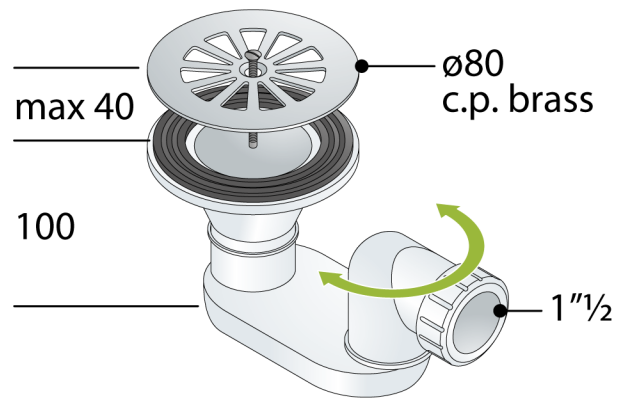

254.066.6

PP trapped waste for $\varnothing 60$ holed tray

DESCRIZIONE DEL PRODOTTO

1. c.p. brass grid $\varnothing 80$
 2. lateral outlet $1\frac{1}{2}$
 3. room under shower tray 100
-

Name	Sadr
Measure	$\varnothing 80 \times 1\frac{1}{2}$
Water seal	40
Water volume	32