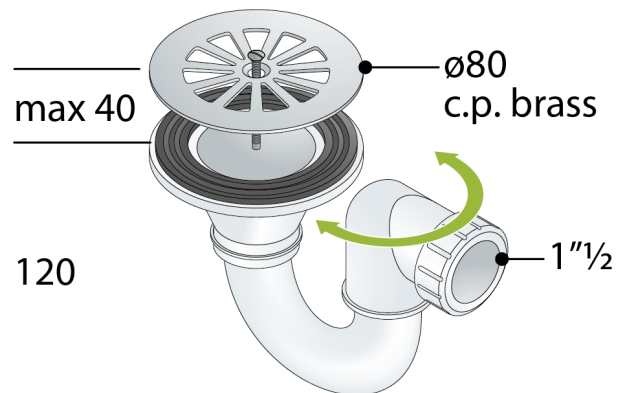

256.066.6

PP trapped waste for $\varnothing 60$ holed tray

DESCRIZIONE DEL PRODOTTO

1. c.p. brass grid $\varnothing 80$
2. lateral outlet $1\frac{1}{2}$
3. room under shower tray 120

Name Sadr

Measure $\varnothing 80 \times 1\frac{1}{2}$

Water seal 50

Water volume 32

Certifications Product in conformity with European standards EN274

OMP S.p.A.

Via XI Febbraio 18
I-25065 Lumezzane - Italy
VAT No: IT 00628500985

Office and delivery service

Via Industriale, 14 - I-25070 Bione - Italy
+39 0365 897941