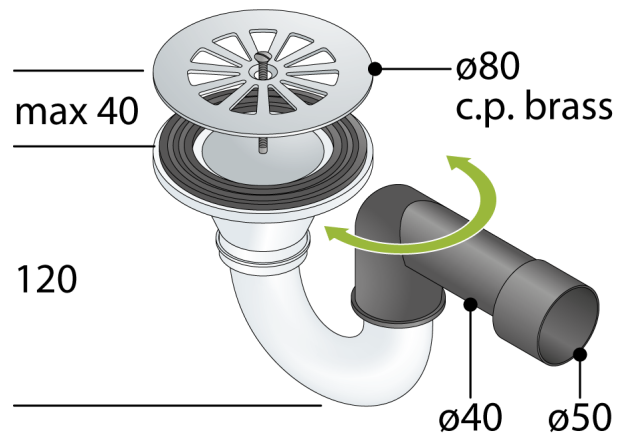

## 256.069.8

---

PP trapped waste for  $\varnothing 60$  holed tray

---

### DESCRIZIONE DEL PRODOTTO

1. c.p. brass grid  $\varnothing 80$
  2. PEHD lateral outlet  $\varnothing 40/50$
  3. room under shower tray 120
- 

<b>Certifications</b>	Product in conformity with European standards EN274
<b>Measure</b>	$\varnothing 80 \times \varnothing 40/50$
<b>Name</b>	Sadr
<b>Water volume</b>	32
<b>Water seal</b>	50