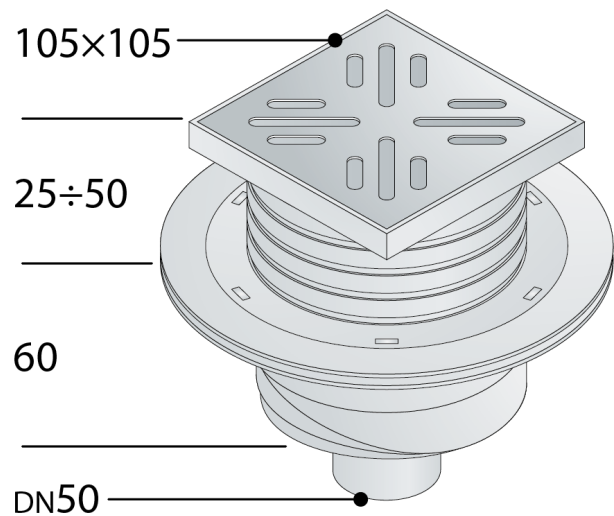

## 263.201.8

ABS trapped floor drain useful for thin bed waterproofing system

### DESCRIZIONE DEL PRODOTTO

1. s/steel grid 105×105
2. anti-infiltrations flange useful for thin bed waterproofing
3. removable trap for cleaning
4. ABS vertical outlet DN50
5. tiling thickness 25÷50
6. room under floor H. 60

<b>Name</b>	Wang
<b>Measure</b>	105×105×DN50
<b>Water seal</b>	30
<b>Water volume</b>	32

**OMP** S.p.A.

Via XI Febbraio 18  
I-25065 Lumezzane - Italy  
VAT No: IT 00628500985

**Office and delivery service**