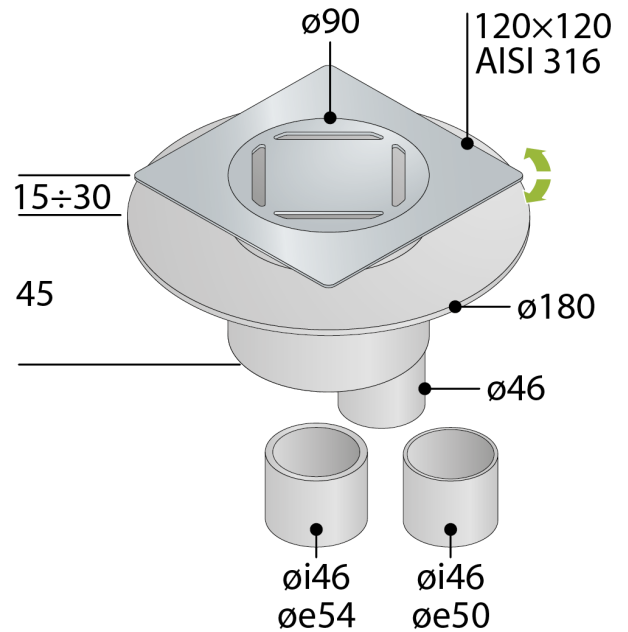

## 2652.496.8

ABS trapped floor drain useful for thin bed waterproofing system

### DESCRIZIONE DEL PRODOTTO

1. s/steel AISI316 grid and frame adjustable in height
2. grid  $\varnothing 90$  model Square
3. orientable frame 120x120
4. anti-infiltrations flange useful for thin bed waterproofing
5. without waterproofing sheet
6. removable trap for cleaning
7. dry-spot, drainage point for the water filtered through the flooring
8. ABS vertical outlet  $\varnothing 46/50/54$
9. tiling thickness 15÷30
10. room under floor H. 45

<b>Name</b>	Tirana steel
<b>Measure</b>	120x120 x $\varnothing 46/50/54$
<b>Water seal</b>	30
<b>Water volume</b>	20

PHOTO GALLERY