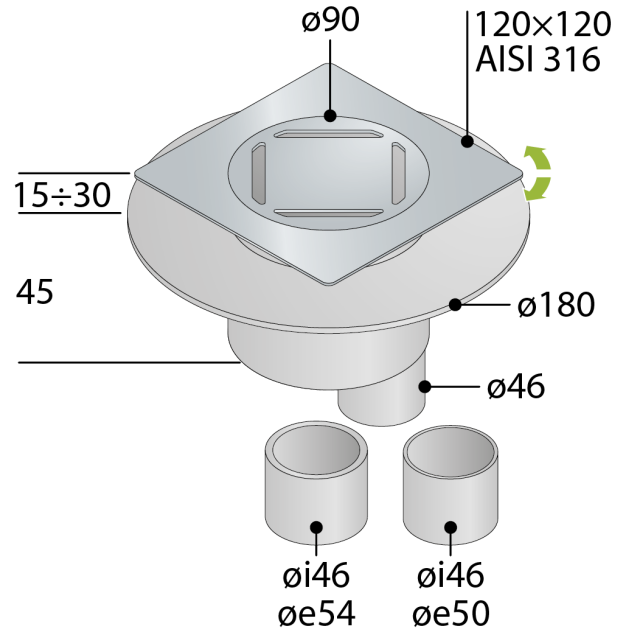

2652.596.8

ABS trapped floor drain useful for thin bed waterproofing system

DESCRIZIONE DEL PRODOTTO

1. with dry trap
2. s/steel AISI316 grid and frame adjustable in height
3. grid $\varnothing 90$ model Square
4. orientable frame 120×120
5. anti-infiltrations flange useful for thin bed waterproofing
6. without waterproofing sheet
7. removable trap for cleaning
8. dry-spot, drainage point for the water filtered through the flooring
9. ABS vertical outlet $\varnothing 46/50/54$
10. tiling thickness $15 \div 30$
11. room under floor H. 45

Name Tirana dry trap

Measure $120 \times 120 \times \varnothing 46/50/54$

Water volume 22

PHOTO GALLERY