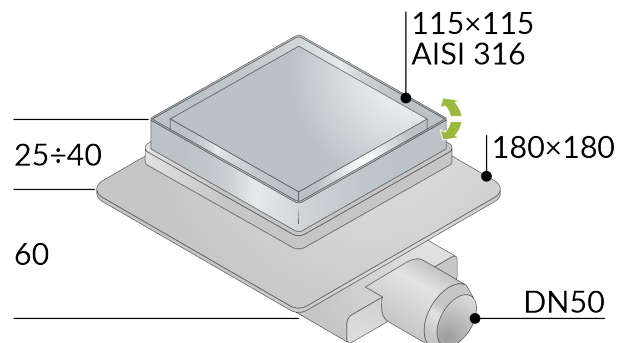

## 2665.592.8

ABS trapped floor drain for built-in shower

### DESCRIZIONE DEL PRODOTTO

[vc\_row][vc\_column][vc\_column\_text css=""]

1. frame 115×115
2. tileable cover 100×100
3. AISI316 stainless steel cover and frame adjustable in height and orientable relative to the outlet direction
4. with anti-infiltrations flange useful for waterproofing
5. without waterproofing sheet
6. dry trap removable for maintenance
7. dry-spot, drainage point for the water filtered through the flooring
8. ABS lateral outlet DN50
9. tiling thickness 25÷40
10. under floor encumbrance 60

[/vc\_column\_text][/vc\_column][/vc\_row]

<b>Name</b>	Tirana dry trap
<b>Measure</b>	115×115×DN50
<b>Water volume</b>	22

PHOTO GALLERY