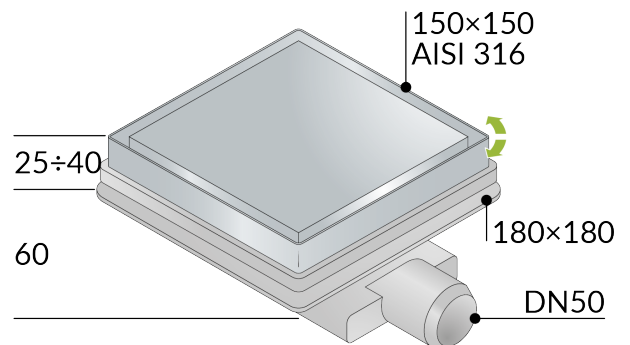

2665.792.8

ABS trapped floor drain for built-in shower

DESCRIZIONE DEL PRODOTTO

[vc_row][vc_column][vc_column_text css=""]

1. frame 150×150
2. tileable cover 130×130
3. AISI316 stainless steel cover and frame adjustable in height and orientable relative to the outlet direction
4. with anti-infiltrations flange useful for waterproofing
5. without waterproofing sheet
6. dry trap removable for maintenance
7. dry-spot, drainage point for the water filtered through the flooring
8. ABS lateral outlet DN50
9. tiling thickness 25÷40
10. under floor encumbrance 60

[/vc_column_text][/vc_column][/vc_row]

Name	Tirana dry trap
Measure	150×150×DN50
Water volume	3l

PHOTO GALLERY