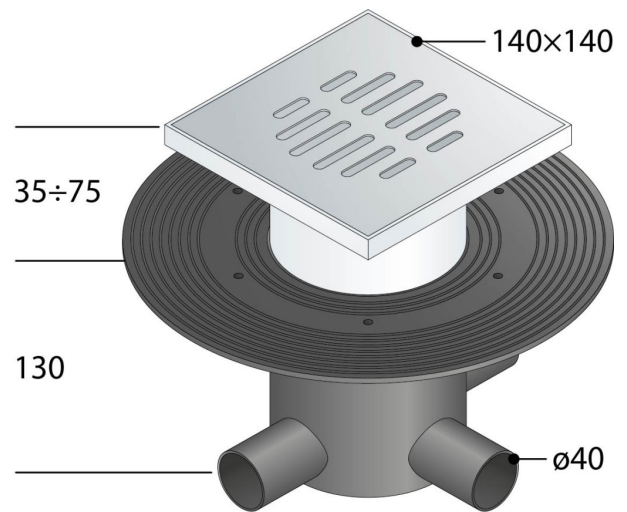

## 276.973.8

PEHD trapped floor drain set for  
cellars and terraces

### DESCRIZIONE DEL PRODOTTO

1. s/steel grid 140×140
2. anti-infiltrations flange useful for PVC sheet waterproofing
3. without waterproofing sheet
4. 3 inlets  $\varnothing 40$
5. outlet  $\varnothing 50$
6. H. 130

<b>Name</b>	4-In
<b>Measure</b>	140×140× $\varnothing 50$
<b>Water seal</b>	50
<b>Water volume</b>	34

**OMP** S.p.A.

Via XI Febbraio 18  
I-25065 Lumezzane - Italy  
VAT No: IT 00628500985

**Office and delivery service**