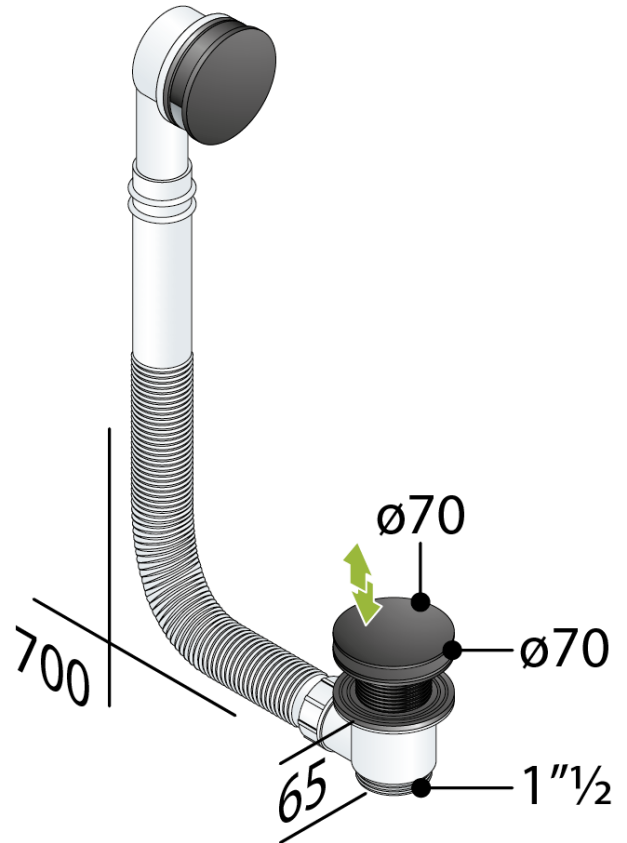

2868.660.6.X

PP automatic waste for bathtub

DESCRIZIONE DEL PRODOTTO

1. flexible connection L. 700
2. $\varnothing 70$ matt black brass plug
3. matt black brass overflow cover
4. outlet $1\frac{1}{2}$ "

Name Clicker vasca

Measure $\varnothing 70 \times 1\frac{1}{2}$ "

Water volume 52

Overflow water volume 31