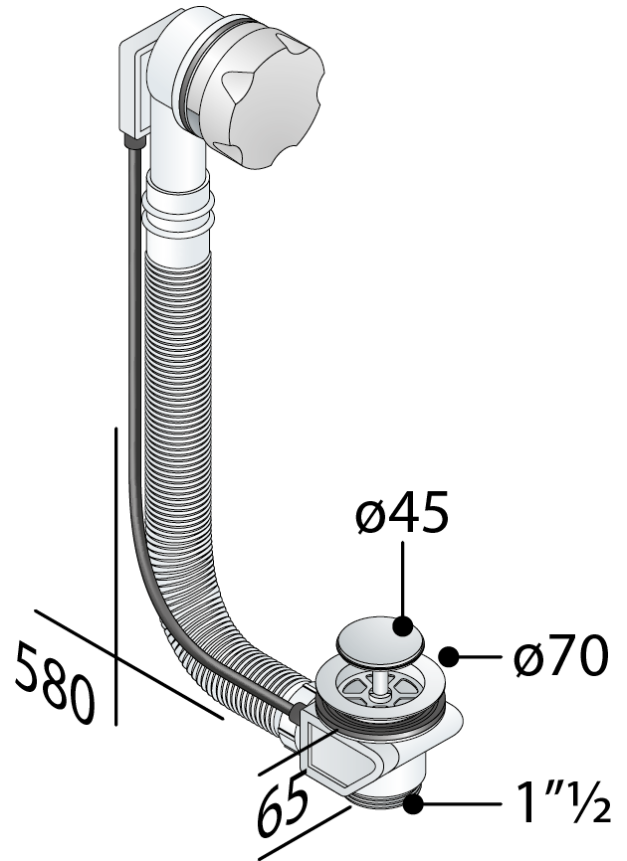

295.360.6

PP pop-up waste for bathtub

DESCRIZIONE DEL PRODOTTO

1. $\varnothing 45$ c.p.brass plug
2. c.p. ABS handle
3. s/steel cable
4. flexible connection L. 580
5. outlet 1"½

Name	Leonessa
Measure	$\varnothing 70 \times 1" \frac{1}{2}$
Water volume	62
Certifications	Product in conformity with European standards EN274
Overflow water volume	36