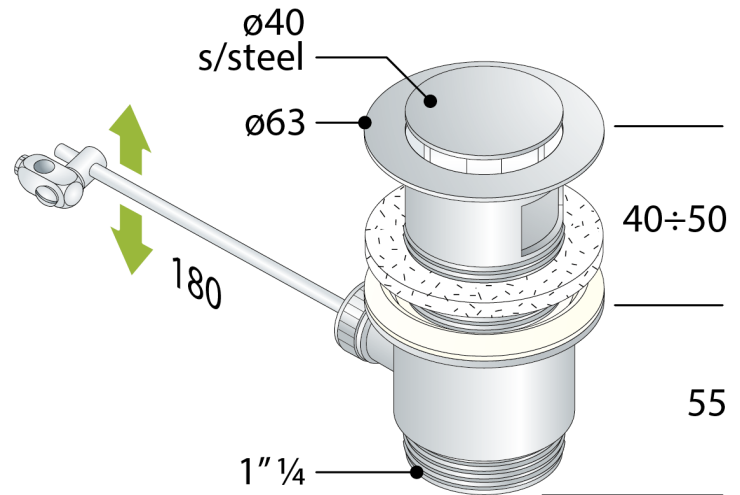

529.660.5

Chrome plated brass pop-up wastes

1. $\varnothing 40$ s/steel plug
2. H. 60 threaded shaft
3. H. 55 $\times 1\frac{1}{4}$ counter nut
4. without manual
5. L. 180 s/steel rod

Measure $\varnothing 63 \times 1\frac{1}{4}$

Certifications Product in conformity with European standards EN274

Water volume 50