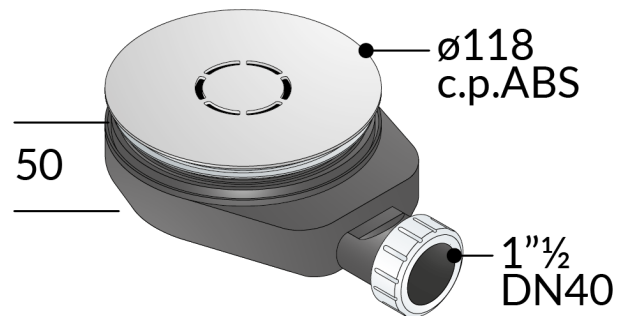

5781.036.6

PP trapped waste for $\varnothing 90$ holed tray

DESCRIZIONE DEL PRODOTTO

[vc_row][vc_column][vc_column_text css=""]

1. chrome plated ABS grid $\varnothing 118$
2. stainless steel AISI316 flange $\varnothing 108$
3. lateral outlet $1\frac{1}{2}$ "
4. under shower tray encumbrance 50
5. with dry trap

[/vc_column_text][/vc_column][/vc_row]

Name	Ninja
Measure	$\varnothing 118 \times 1\frac{1}{2}$
Water volume	25

PHOTO GALLERY