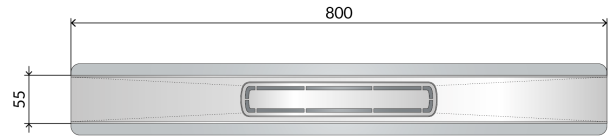

5962.203.8

ABS channel for built-in shower

DESCRIZIONE DEL PRODOTTO

1. AISI 316 stainless steel grid L. 800
2. grid model Frame
3. perimeter waterproofing of the drain
4. without trap
5. adjustable supports to ease the installation
6. ABS vertical outlet $\varnothing 46/50/54$
7. tiling thickness $15\div 30$
8. room under floor H. 50

- [for more informations...](#)

Name	Emyflow vertical outlet
Misura-HM	50
Misura-HT	15÷30
Water volume	32
Measure	L.800 × $\varnothing 46/50/54$