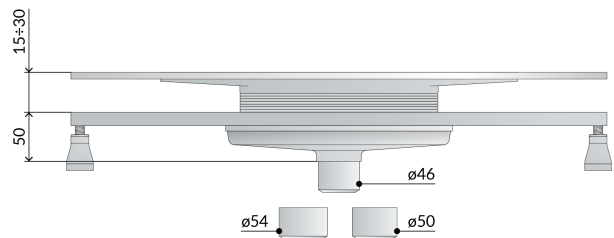

#### DESCRIZIONE DEL PRODOTTO

1. AISI 316 stainless steel grid L. 800
2. grid model Frame
3. perimeter waterproofing of the drain
4. without trap
5. adjustable supports to ease the installation
6. ABS vertical outlet  $\varnothing 46/50/54$
7. tiling thickness  $15\div 30$
8. room under floor H. 50

- [for more informations...](#)

<b>Name</b>	Emyflow vertical outlet
<b>Misura-HM</b>	50
<b>Misura-HT</b>	15÷30
<b>Water volume</b>	32
<b>Measure</b>	L.800 × $\varnothing 46/50/54$

**OMP** S.p.A.

Via XI Febbraio 18  
I-25065 Lumezzane - Italy  
VAT No: IT 00628500985