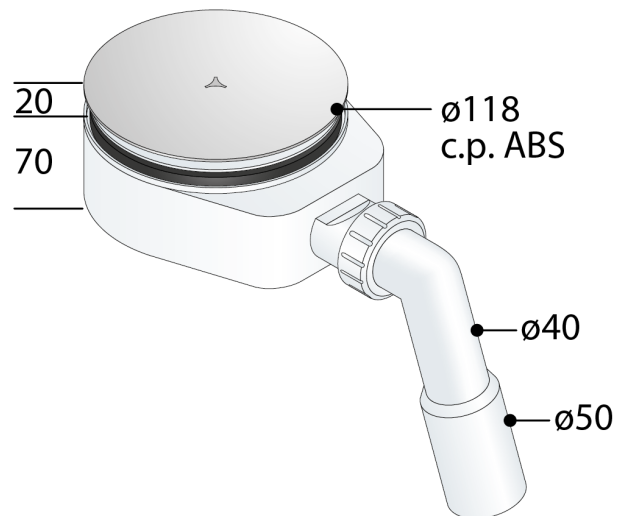

## 6261.078.8

PP trapped waste for  $\varnothing 90$  holed tray

### DESCRIZIONE DEL PRODOTTO

1. c.p. ABS grid  $\varnothing 118$
2. POM flange  $\varnothing 115$
3. lateral outlet 1"½
4. PP 45° bended outlet  $\varnothing 40/50$
5. room under shower tray 70

<b>Name</b>	Aloha
<b>Measure</b>	$\varnothing 118 \times \varnothing 40/50$
<b>Water seal</b>	35
<b>Water volume</b>	25