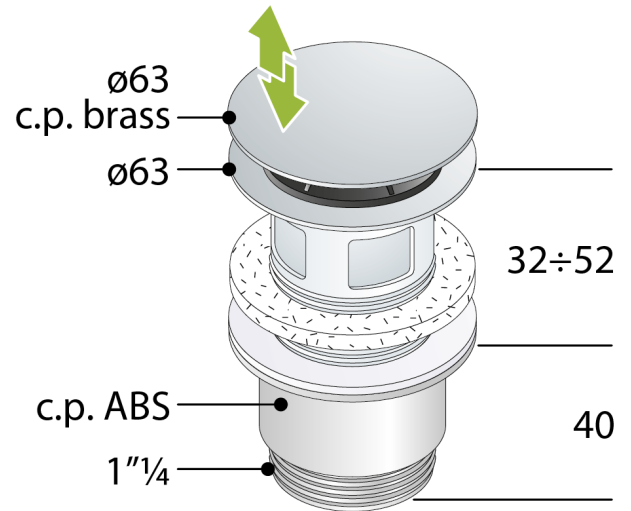

6830.360.5

ABS automatic waste for
washbasin and bidet

DESCRIZIONE DEL PRODOTTO

1. $\varnothing 63$ c.p. brass plug
2. H. 60 white ABS threaded shaft
3. H. 40 c.p. ABS counter nut
4. slotted

Measure $\varnothing 63 \times 1 \frac{1}{4}$

Certifications Product in conformity with European standards EN274

Name Clicker ABS

Water volume 40

OMP S.p.A.

Via XI Febbraio 18
I-25065 Lumezzane - Italy
VAT No: IT 00628500985

Office and delivery service