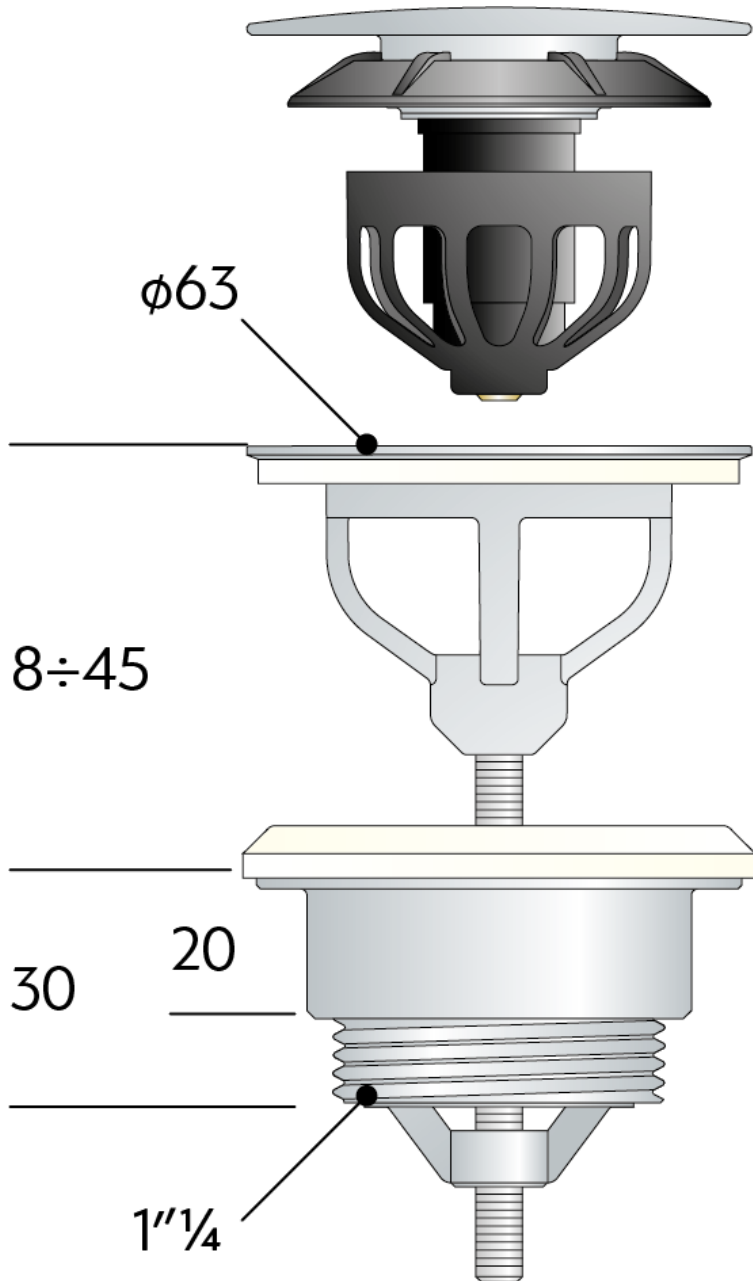

PHOTO GALLERY