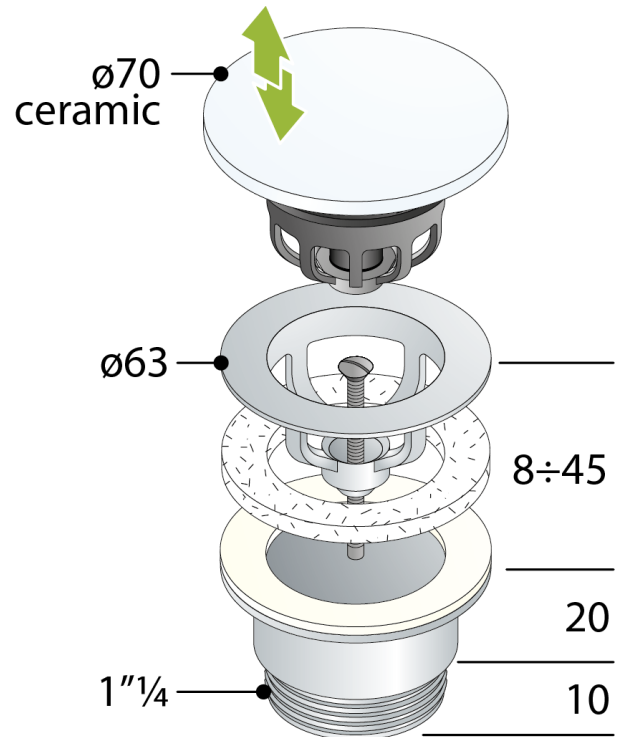

## 7532.310.5.T US

Chrome plated brass automatic waste with screw for washbasin and bidet

### DESCRIZIONE DEL PRODOTTO

1.  $\varnothing 70$  gloss white ceramic plug
2. H. 40 waste
3. H.  $30 \times 1\frac{1}{4}$  counter nut
4. screw L. 60

<b>Name</b>	Tea Clicker CSA
<b>Measure</b>	$\varnothing 70 \times 1\frac{1}{4}$
<b>Water volume</b>	4l
<b>Certifications</b>	Product in conformity with European standards EN274
<b>Cert-CSA</b>	CSA approved product