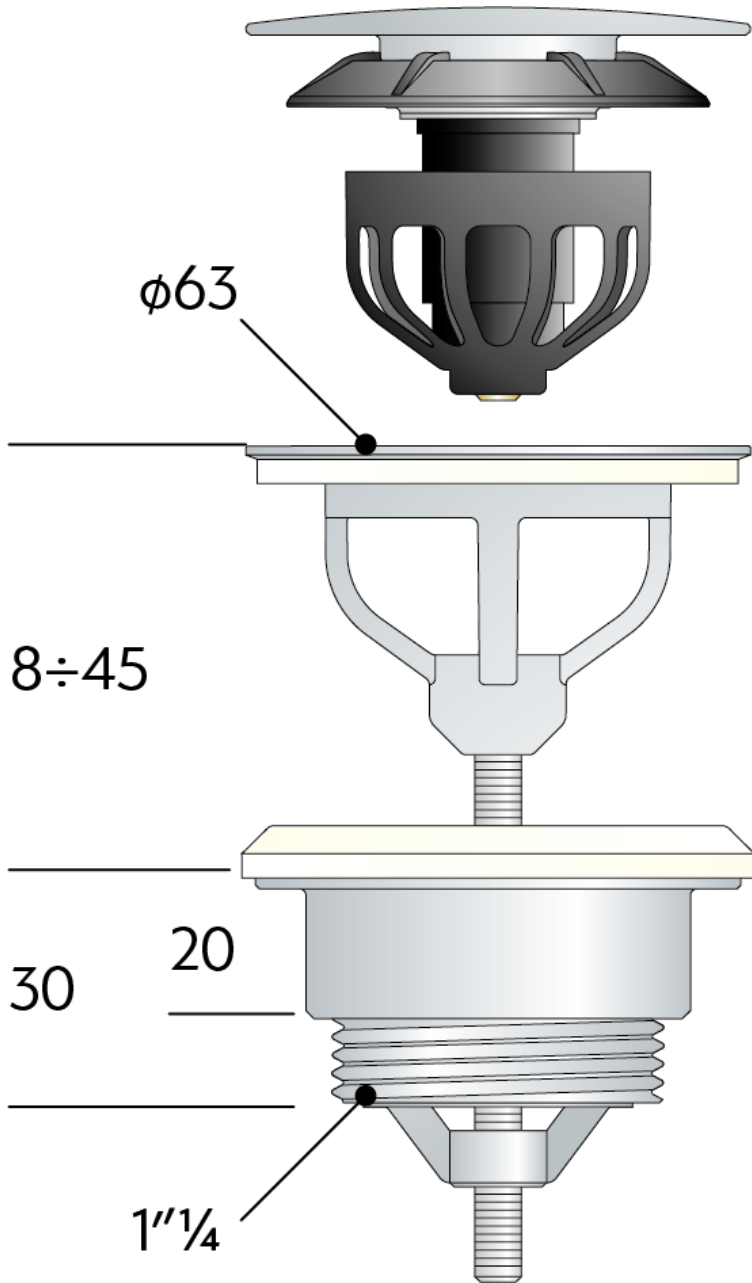

7532.310.5 US

Chrome plated brass automatic waste with screw for washbasin and bidet

DESCRIZIONE DEL PRODOTTO

1. $\varnothing 63$ plug
2. H. 40 waste
3. H. 30 \times 1" $\frac{1}{4}$ counter nut
4. screw L. 60

Name	Tea Clicker CSA
Measure	$\varnothing 63 \times 1" \frac{1}{4}$
Water volume	4l
Certifications	Product in conformity with European standards EN274
Cert-CSA	CSA approved product

PHOTO GALLERY

OMP S.p.A.