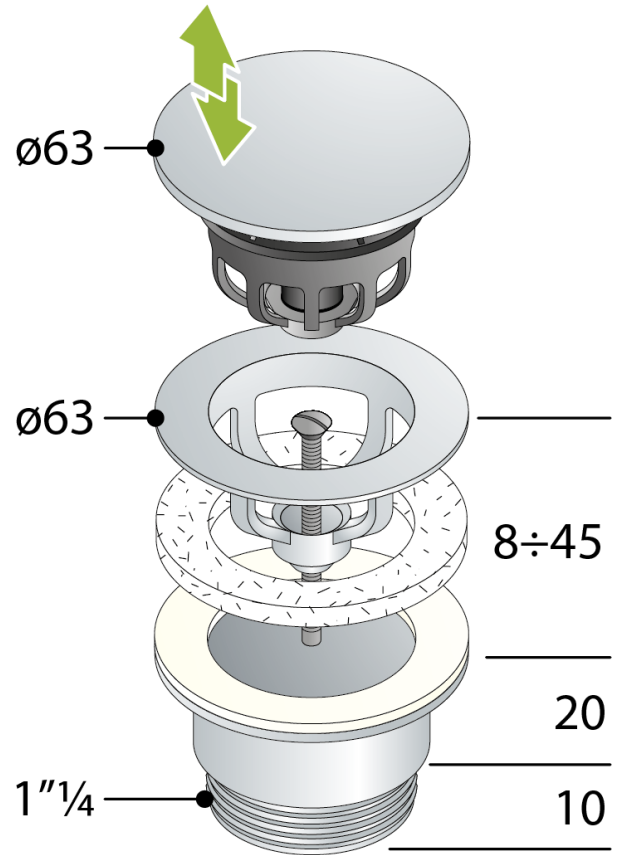

7532.310.5 US

Chrome plated brass automatic waste with screw for washbasin and bidet

DESCRIZIONE DEL PRODOTTO

1. $\varnothing 63$ plug
2. H. 40 waste
3. H. 30 \times 1" $\frac{1}{4}$ counter nut
4. screw L. 60

Name	Tea Clicker CSA
Measure	$\varnothing 63 \times 1" \frac{1}{4}$
Water volume	4l
Certifications	Product in conformity with European standards EN274
Cert-CSA	CSA approved product

PHOTO GALLERY

OMP S.p.A.