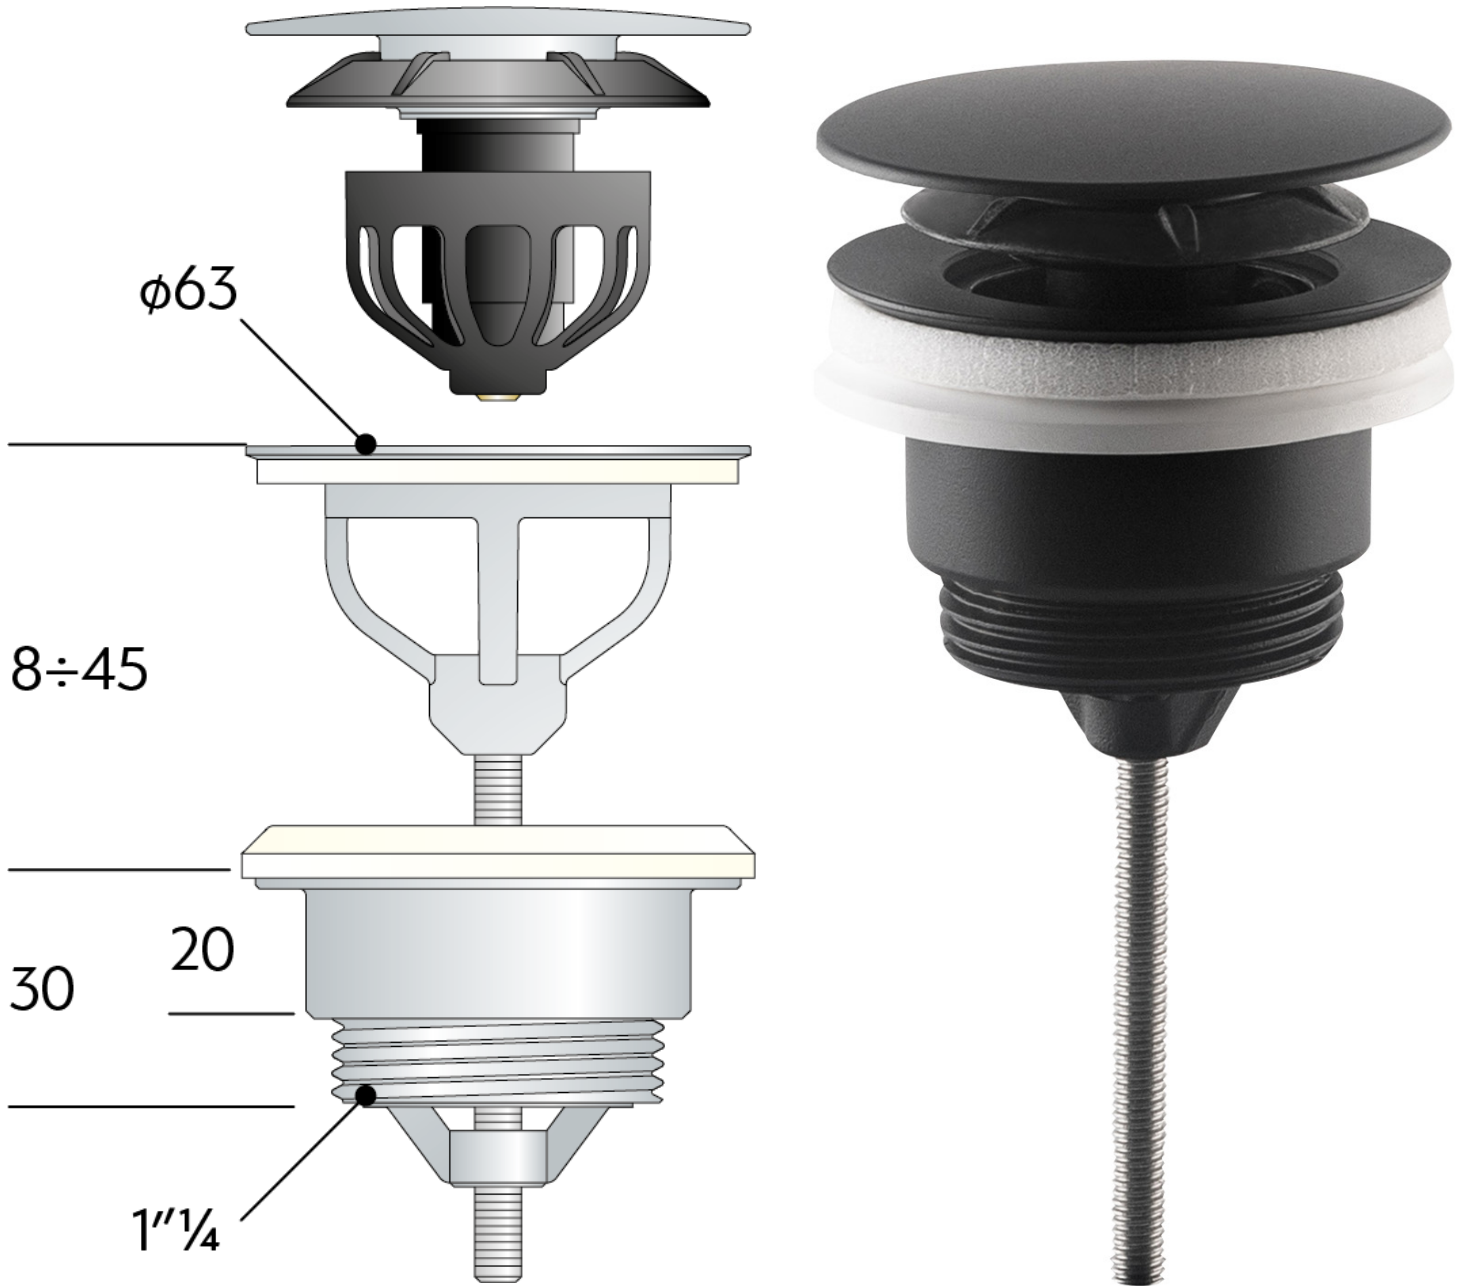

7532.310.5.X US

Matt black brass automatic waste with screw for washbasin and bidet

DESCRIZIONE DEL PRODOTTO

1. $\varnothing 63$ plug
2. H. 40 waste
3. H. 30 \times 1" $\frac{1}{4}$ counter nut
4. screw L. 60

Name	Tea Clicker CSA
Measure	$\varnothing 63 \times 1" \frac{1}{4}$
Water volume	4l
Certifications	Product in conformity with European standards EN274
Cert-CSA	CSA approved product

PHOTO GALLERY

OMP S.p.A.