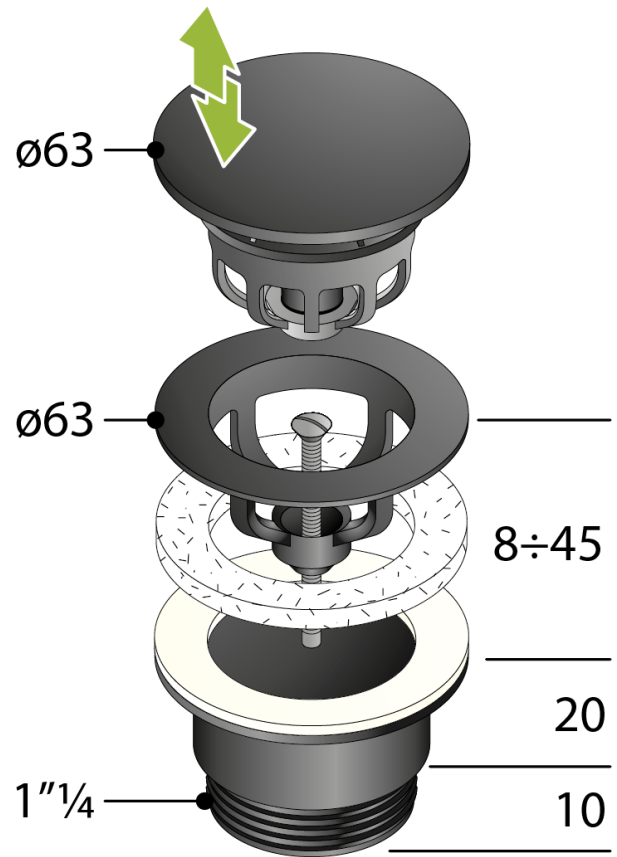

7532.310.5.X US

Matt black brass automatic waste with screw for washbasin and bidet

DESCRIZIONE DEL PRODOTTO

1. $\varnothing 63$ plug
2. H. 40 waste
3. H. 30 \times 1" $\frac{1}{4}$ counter nut
4. screw L. 60

Name	Tea Clicker CSA
Measure	$\varnothing 63 \times 1" \frac{1}{4}$
Water volume	4l
Certifications	Product in conformity with European standards EN274
Cert-CSA	CSA approved product

PHOTO GALLERY

OMP S.p.A.