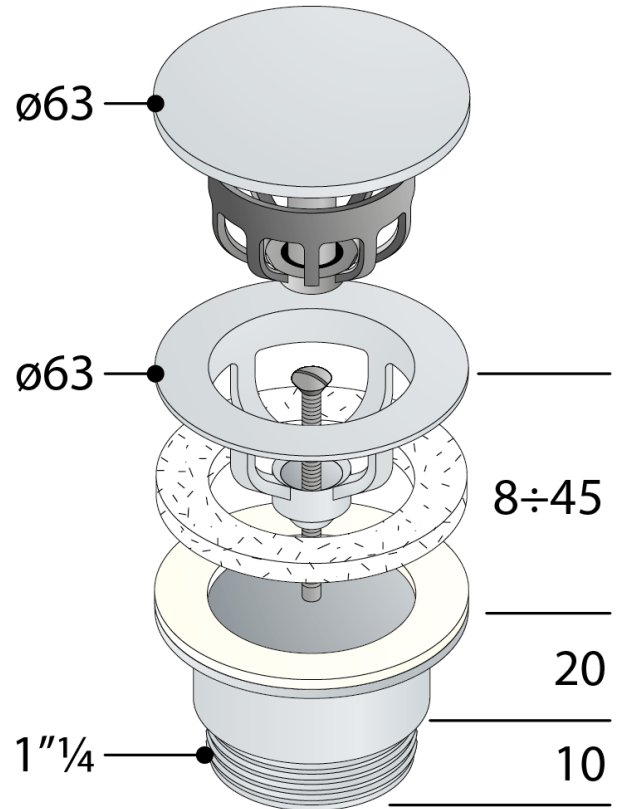

7542.710.5.Y2

Bushed steel finishing brass free-flow waste with screw for washbasin and bidet

DESCRIZIONE DEL PRODOTTO

1. $\varnothing 63$ cover
2. H. 40 waste
3. H. $30 \times 1\frac{1}{4}$ counter nut
4. screw L. 60

Measure $\varnothing 63 \times 1\frac{1}{4}$

Water volume 42

Certifications Product in conformity with European standards EN274

Name Tea Free-flow

PHOTO GALLERY