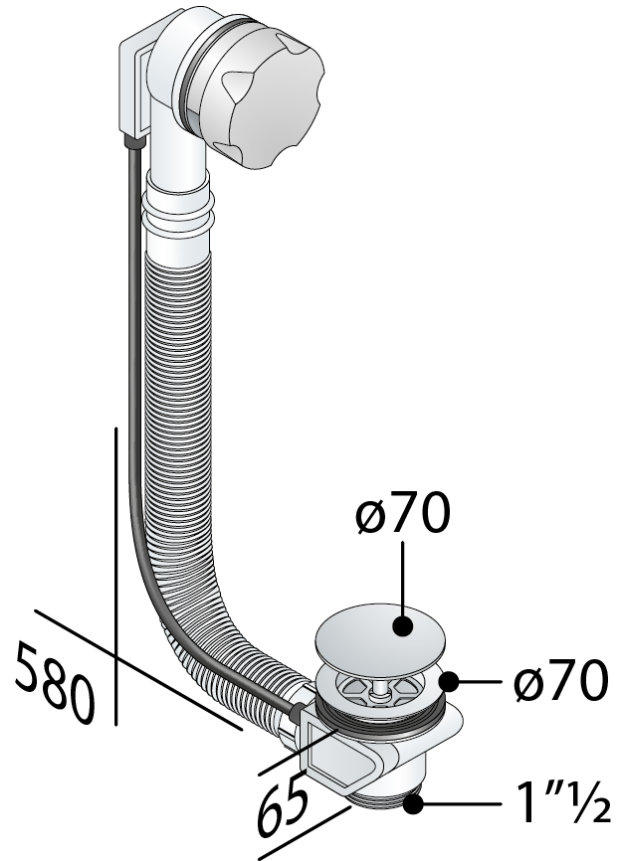


8295.360.6

PP pop-up waste for bathtub

DESCRIZIONE DEL PRODOTTO

1. $\varnothing 70$ c.p.brass plug
2. c.p. ABS handle
3. s/steel cable
4. flexible connection L. 580
5. outlet 1"½

Name Leonessa

Measure $\varnothing 70 \times 1" \frac{1}{2}$

Water volume 62

Overflow water volume 36

Certifications Product in conformity with European standards EN274

OMP S.p.A.

Via XI Febbraio 18
I-25065 Lumezzane - Italy
VAT No: IT 00628500985

Office and delivery service