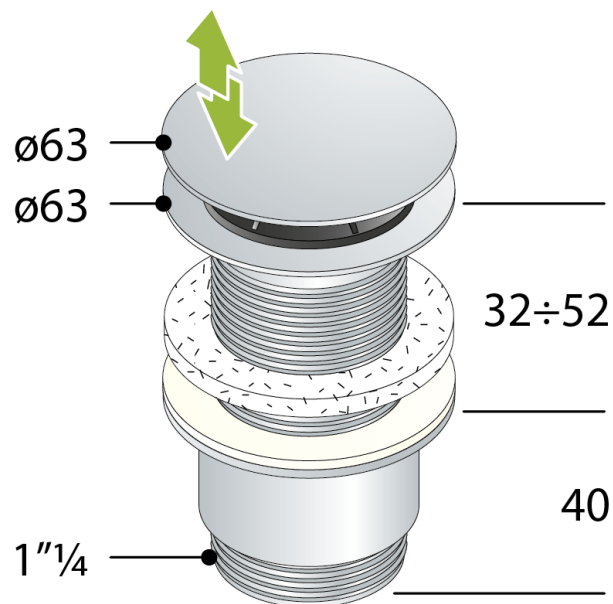

8530.310.5

Chrome plated brass automatic waste for washbasin and bidet

DESCRIZIONE DEL PRODOTTO

1. $\varnothing 63$ plug
2. H. 60 threaded shaft
3. H. 40 counter nut
4. unslotted

Name Clicker hotellerie

Measure $\varnothing 63 \times 1 \frac{1}{4}$

Water volume 45

Certifications Product in conformity with European standards EN274