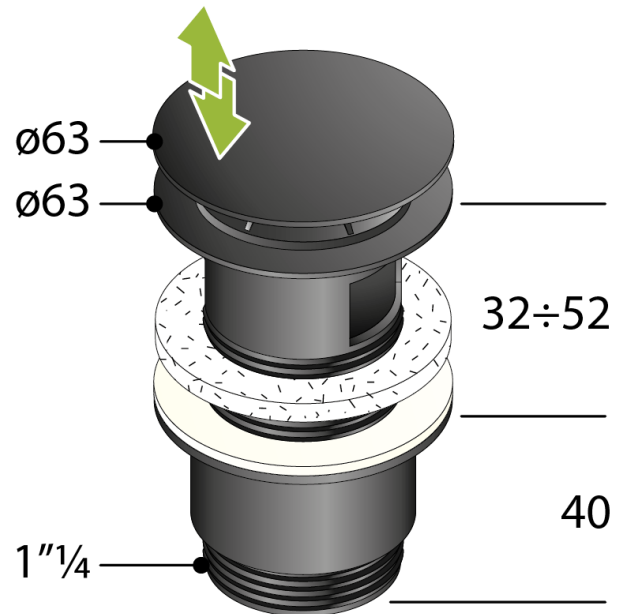

8530.360.5.X US

Matt black brass automatic waste
for washbasin and bidet

DESCRIZIONE DEL PRODOTTO

1. $\varnothing 63$ plug
2. H. 60 threaded shaft
3. H. 40 $\times 1\frac{1}{4}$ counter nut
4. slotted

Name	Clicker hotellerie CSA
Measure	$\varnothing 63 \times 1\frac{1}{4}$
Water volume	42
Certifications	Product in conformity with European standards EN274
Cert-CSA	CSA approved product