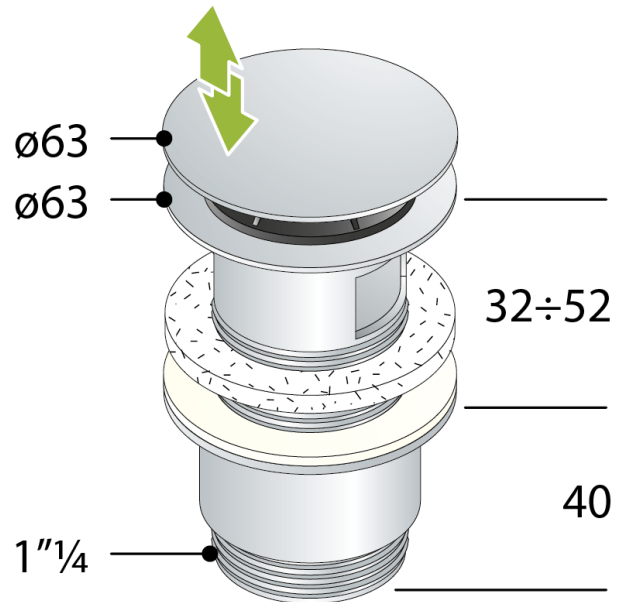

8530.360.5

Chrome plated brass automatic waste for washbasin and bidet

DESCRIZIONE DEL PRODOTTO

1. $\varnothing 63$ plug
2. H. 60 threaded shaft
3. H. 40 $\times 1\frac{1}{4}$ counter nut
4. slotted

Name	Clicker hotellerie
Measure	$\varnothing 63 \times 1\frac{1}{4}$
Water volume	42
Certifications	Product in conformity with European standards EN274