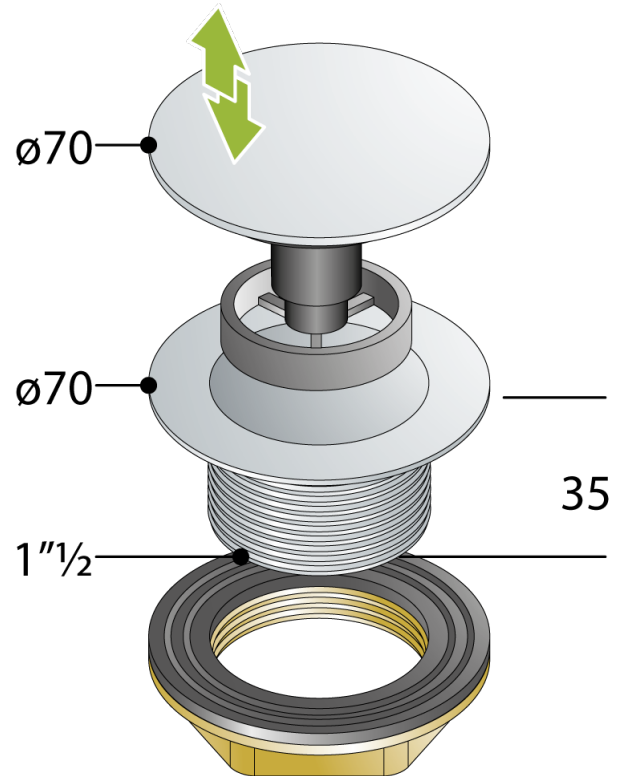

8568.060.6

Chrome plated brass automatic waste for bathtub

DESCRIZIONE DEL PRODOTTO

[vc_row][vc_column][vc_column_text css=""]

1. $\varnothing 70$ chrome plated brass plug
2. H. 35 x 1"½ threaded shaft
3. raw brass through-counter nut
4. for bathtub without overflow

[/vc_column_text][/vc_column][/vc_row]

Name Clicker vasca

Measure $\varnothing 70 \times 1 \frac{1}{2}$

Water volume 50

OMP S.p.A.

Via XI Febbraio 18
I-25065 Lumezzane - Italy
VAT No: IT 00628500985

Office and delivery service