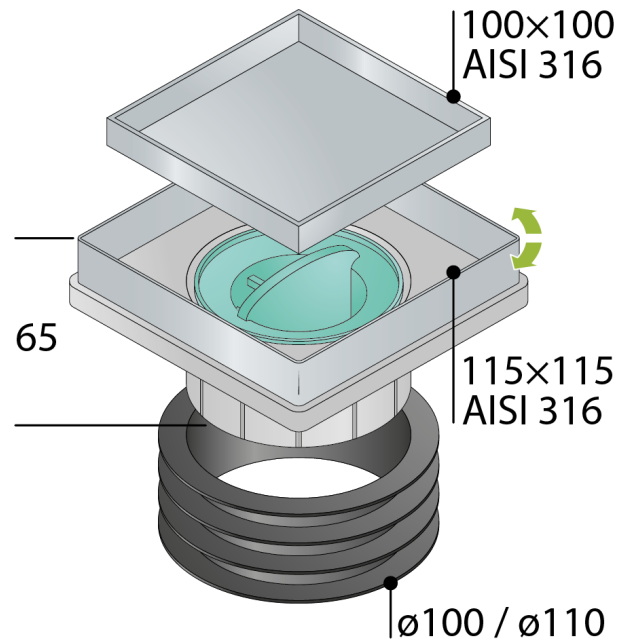

### Universal ABS floor drain with AISI316 s/steel grid and frame

#### DESCRIZIONE DEL PRODOTTO

1. AISI316 stainless steel frame and grid 2 in 1 system (tileable or satin)
2. frame dimension 115×115
3. with water trap
4. universal gasket in EPDM to fit different pipes diameters, from  $\varnothing 100$  to  $\varnothing 110$
5. dry-spot: drainage points for the water filtered through the flooring
6. height adjustment from 25 to 40 mm
7. inner height of tileable insert 10 mm

<b>Measure</b>	115×115
<b>Name</b>	Kalamáta
<b>Water seal</b>	30

PHOTO GALLERY