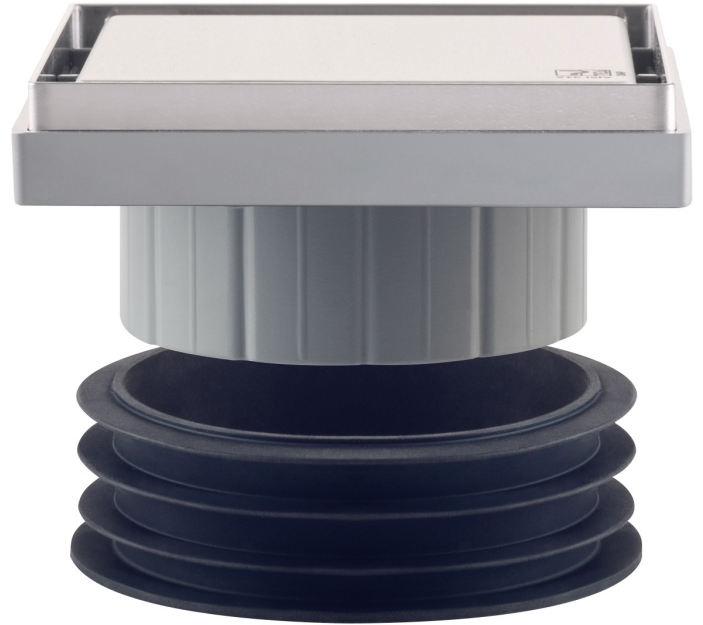

9977.592.9

Universal ABS floor drain with AISI316 s/steel grid and frame

DESCRIZIONE DEL PRODOTTO

1. AISI316 stainless steel frame and grid 2 in 1 system (tileable or satin)
2. frame dimension 115×115
3. with dry trap
4. universal gasket in EPDM to fit different pipes diameters, from $\varnothing 100$ to $\varnothing 110$
5. dry-spot: drainage points for the water filtered through the flooring
6. height adjustment from 25 to 40 mm
7. inner height of tileable insert 10 mm

Measure 115×115

Name Kalamáta

PHOTO GALLERY

100×100
AISI 316

65

115×115
AISI 316

∅100 / ∅110