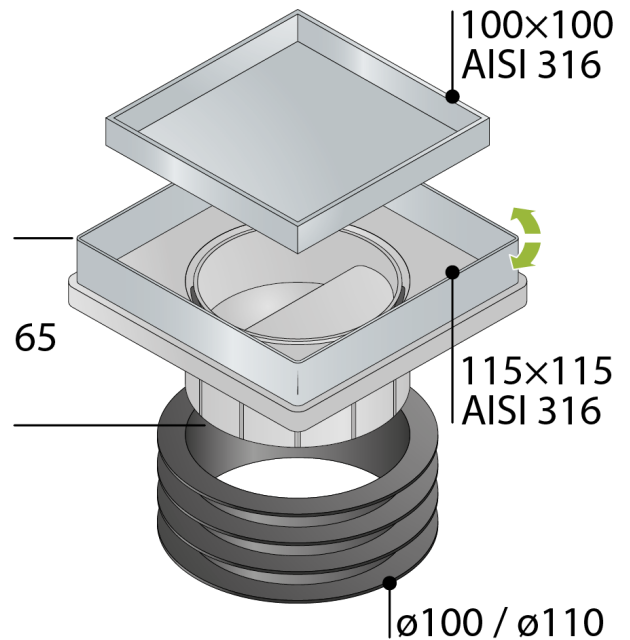

9977.592.9

Universal ABS floor drain with AISI316 s/steel grid and frame

DESCRIZIONE DEL PRODOTTO

1. AISI316 stainless steel frame and grid 2 in 1 system (tileable or satin)
2. frame dimension 115×115
3. with dry trap
4. universal gasket in EPDM to fit different pipes diameters, from $\varnothing 100$ to $\varnothing 110$
5. dry-spot: drainage points for the water filtered through the flooring
6. height adjustment from 25 to 40 mm
7. inner height of tileable insert 10 mm

Measure 115×115

Name Kalamáta

PHOTO GALLERY

100×100
AISI 316

65

115×115
AISI 316

∅100 / ∅110