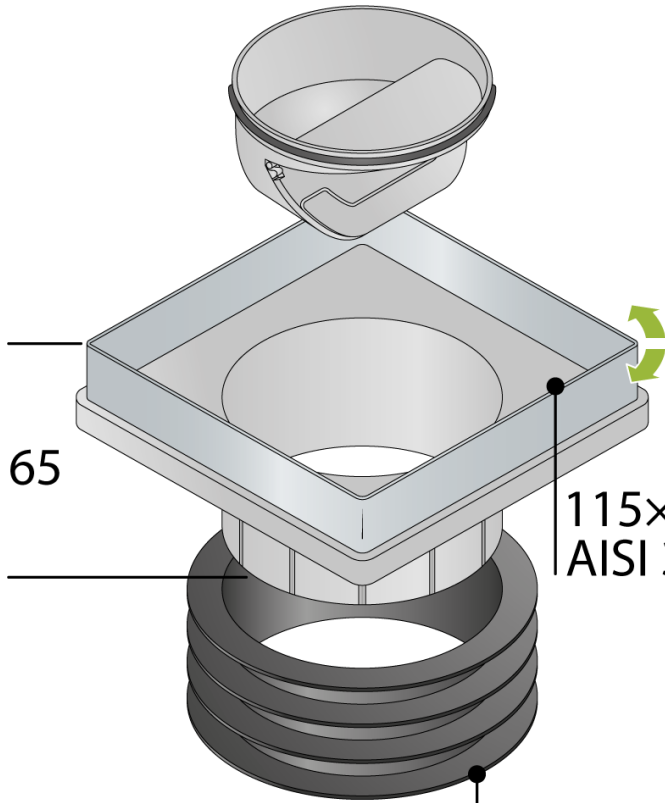

9977.592.9

Universal ABS floor drain with AISI316 s/steel grid and frame

DESCRIZIONE DEL PRODOTTO

1. AISI316 stainless steel frame and grid 2 in 1 system (tileable or satin)
2. frame dimension 115×115
3. with dry trap
4. universal gasket in EPDM to fit different pipes diameters, from $\varnothing 100$ to $\varnothing 110$
5. dry-spot: drainage points for the water filtered through the flooring
6. height adjustment from 25 to 40 mm
7. inner height of tileable insert 10 mm

Measure 115×115

Name Kalamáta

PHOTO GALLERY

100×100
AISI 316

65

115×115
AISI 316

∅100 / ∅110