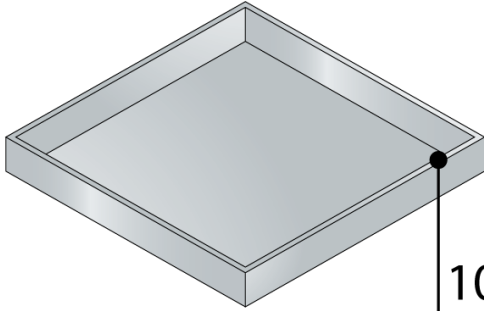

9977.592.9

Universal ABS floor drain with AISI316 s/steel grid and frame

DESCRIZIONE DEL PRODOTTO

1. AISI316 stainless steel frame and grid 2 in 1 system (tileable or satin)
2. frame dimension 115×115
3. with dry trap
4. universal gasket in EPDM to fit different pipes diameters, from $\varnothing 100$ to $\varnothing 110$
5. dry-spot: drainage points for the water filtered through the flooring
6. height adjustment from 25 to 40 mm
7. inner height of tileable insert 10 mm

Measure 115×115

Name Kalamáta

PHOTO GALLERY

100×100
AISI 316

65

115×115
AISI 316

∅100 / ∅110