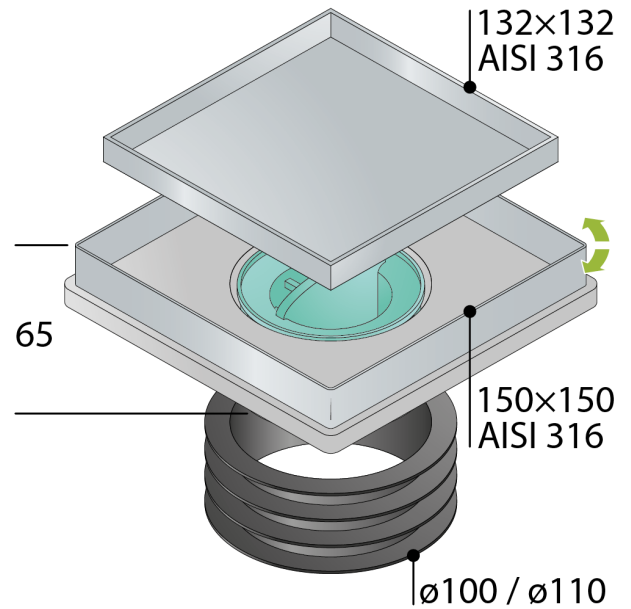

### Universal ABS floor drain with AISI316 s/steel grid and frame

#### DESCRIZIONE DEL PRODOTTO

1. AISI316 stainless steel frame and grid 2 in 1 system (tileable or satin)
2. frame dimension 150×150
3. with water trap
4. universal gasket in EPDM to fit different pipes diameters, from  $\varnothing 100$  to  $\varnothing 110$
5. dry-spot: drainage points for the water filtered through the flooring
6. height adjustment from 25 to 40 mm
7. inner height of tileable insert 10 mm

<b>Measure</b>	150×150
<b>Name</b>	Kalamáta
<b>Water seal</b>	30

PHOTO GALLERY