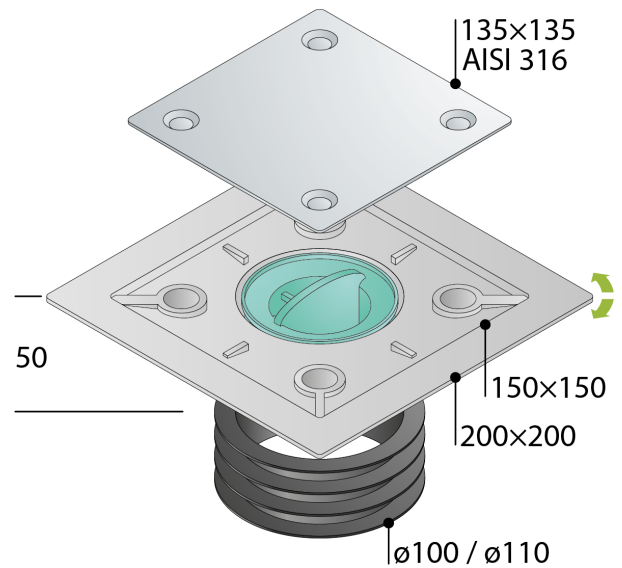

9977.618.9

Universal ABS floor drain with AISI316 s/steel grid and frame

DESCRIZIONE DEL PRODOTTO

1. AISI316 stainless steel support for central tile 135×135 (tileable only)
2. tiles borderline 150×150
3. completely invisible, no steel parts on sight
4. with water trap
5. universal gasket in EPDM to fit different pipes diameters, from $\varnothing 100$ to $\varnothing 110$
6. height adjustment from 25 to 40 mm

Measure 150×150

Name Kalamáta

Water seal 30

PHOTO GALLERY