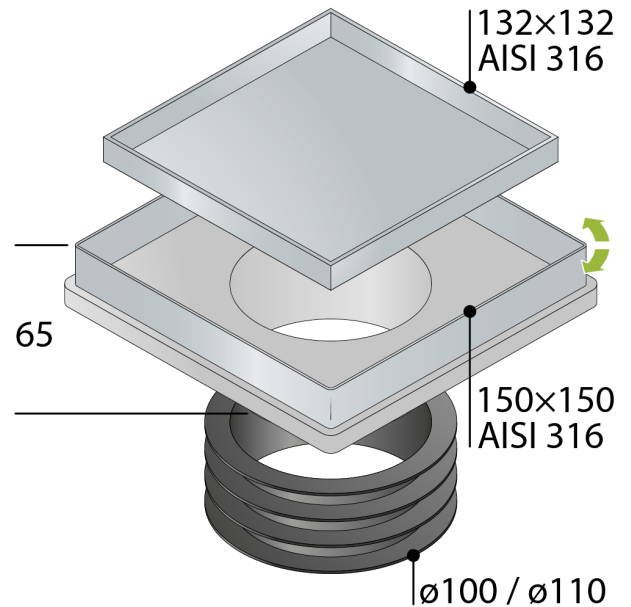

9977.692.9

Universal ABS floor drain with AISI316 s/steel grid and frame

DESCRIZIONE DEL PRODOTTO

1. AISI316 stainless steel frame and grid 2 in 1 system (tileable or satin)
2. frame dimension 150×150
3. without trap
4. universal gasket in EPDM to fit different pipes diameters, from $\varnothing 100$ to $\varnothing 110$
5. dry-spot: drainage points for the water filtered through the flooring
6. height adjustment from 25 to 40 mm
7. inner height of tileable insert 10 mm

Measure 150×150

Name Kalamáta

OMP S.p.A.

Via XI Febbraio 18
I-25065 Lumezzane - Italy
VAT No: IT 00628500985

Office and delivery service

Via Industriale, 14 - I-25070 Bione - Italy

+39 0365 897941

omp tea.eu - info@omp tea.com