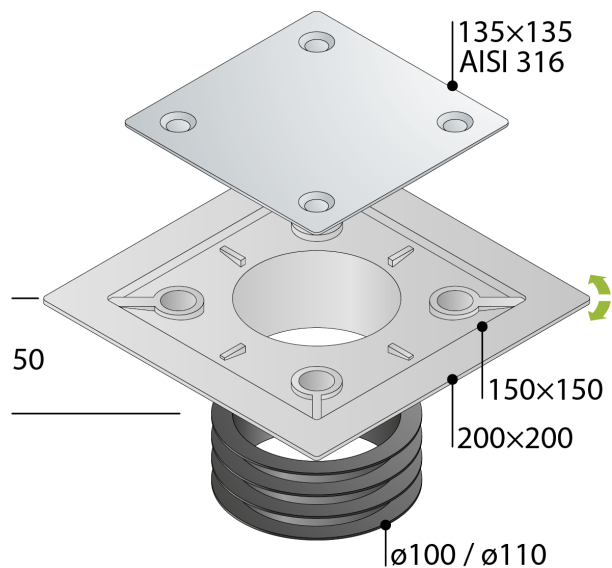

9977.698.9

Universal ABS floor drain with AISI316 s/steel grid and frame

DESCRIZIONE DEL PRODOTTO

1. AISI316 stainless steel support for central tile 135×135 (tileable only)
2. tiles borderline 150×150
3. completely invisible, no steel parts on sight
4. without trap
5. universal gasket in EPDM to fit different pipes diameters, from $\varnothing 100$ to $\varnothing 110$
6. height adjustment from 25 to 40 mm