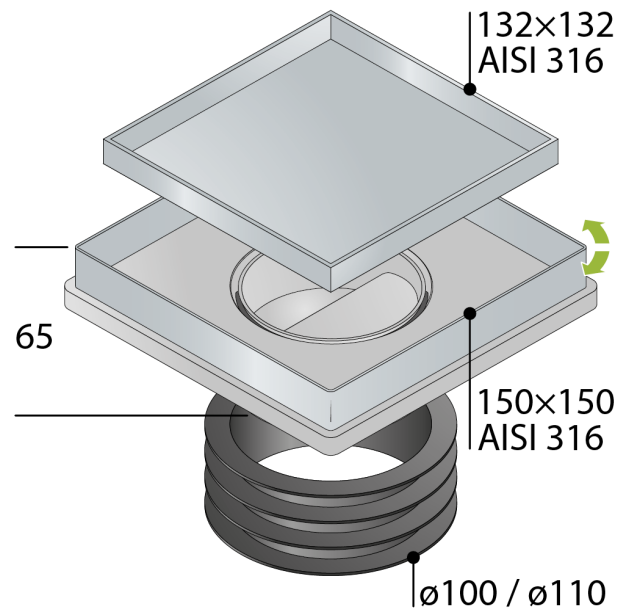

9977.792.9

Universal ABS floor drain with AISI316 s/steel grid and frame

DESCRIZIONE DEL PRODOTTO

1. AISI316 stainless steel frame and grid 2 in 1 system (tileable or satin)
2. frame dimension 150×150
3. with dry trap
4. universal gasket in EPDM to fit different pipes diameters, from $\varnothing 100$ to $\varnothing 110$
5. dry-spot: drainage points for the water filtered through the flooring
6. height adjustment from 25 to 40 mm
7. inner height of tileable insert 10 mm

Measure 150×150

Name Kalamáta

PHOTO GALLERY