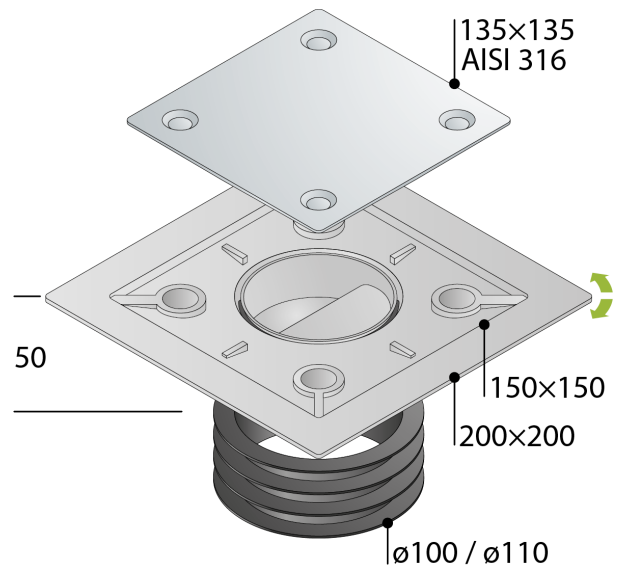

9977.798.9

Universal ABS floor drain with AISI316 s/steel grid and frame

DESCRIZIONE DEL PRODOTTO

1. AISI316 stainless steel support for central tile 135×135 (tileable only)
2. tiles borderline 150×150
3. completely invisible, no steel parts on sight
4. with dry trap
5. universal gasket in EPDM to fit different pipes diameters, from $\varnothing 100$ to $\varnothing 110$
6. height adjustment from 25 to 40 mm

Measure 150×150

Name Kalamáta

PHOTO GALLERY